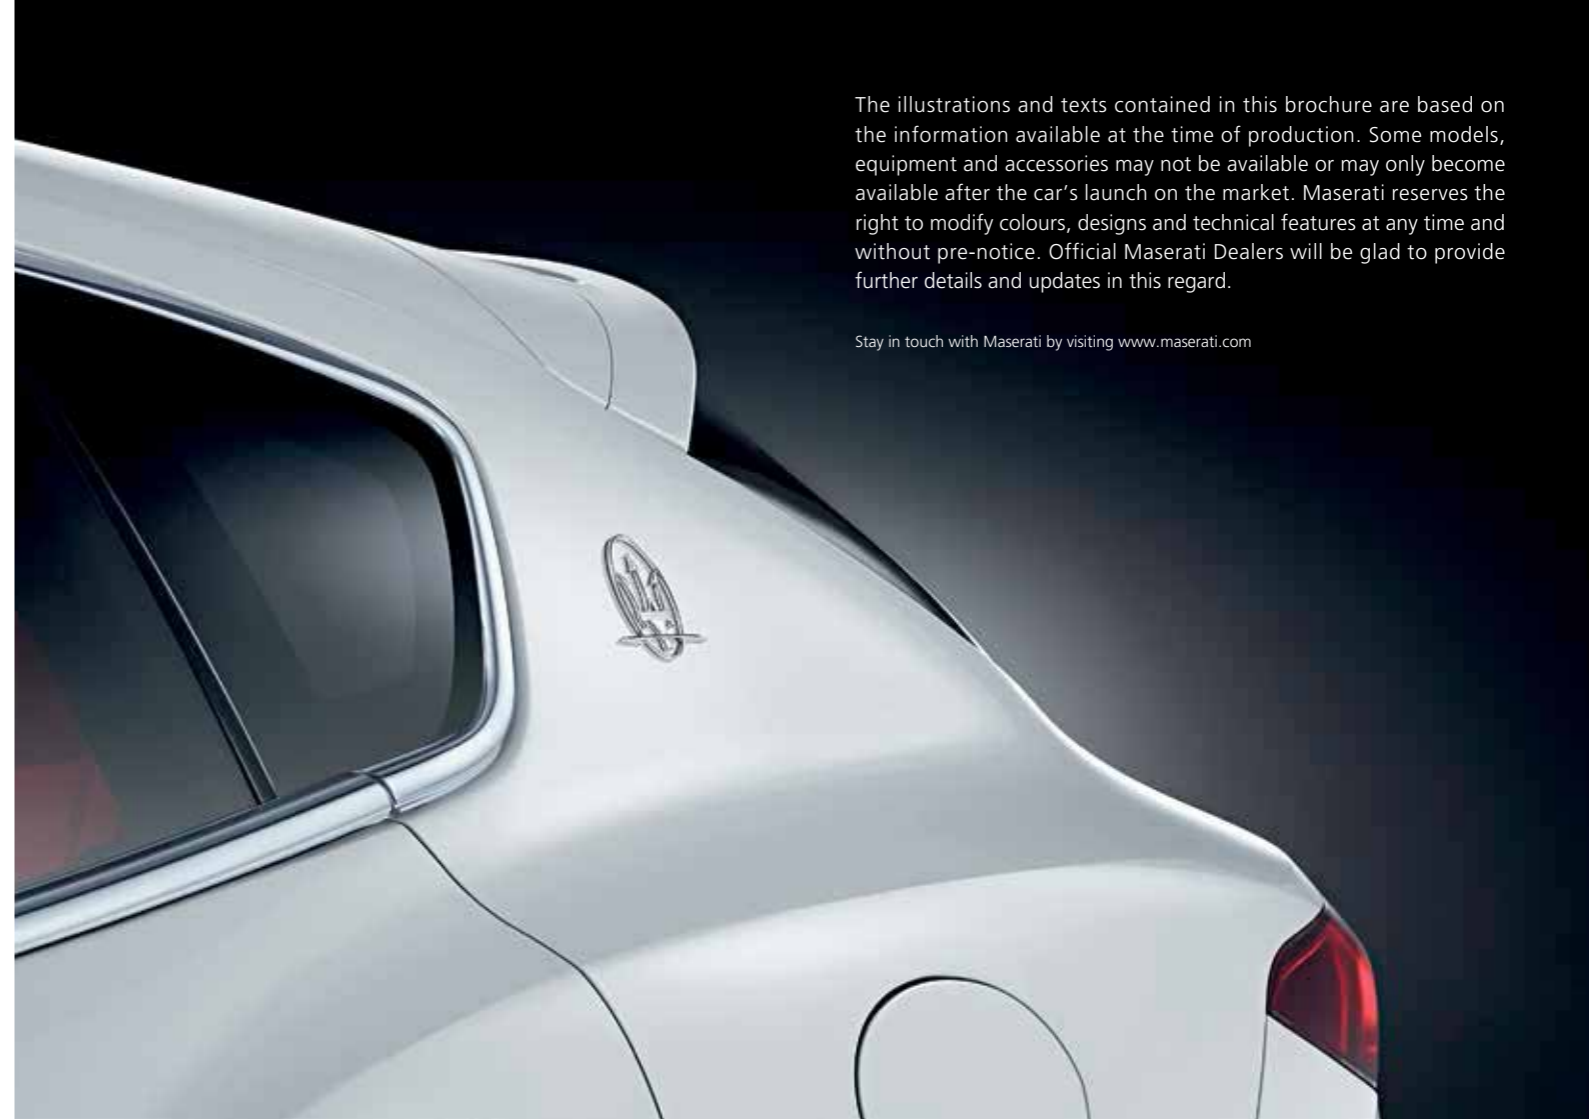

www.maseratistore.com

Genuine Maserati Accessories can be purchased through the Official Maserati Network (dealers and service centres) and through the online store www.maseratistore.com. Only a selected number of items from the range are available online.

The illustrations and texts contained in this brochure are based on the information available at the time of production. Some models, equipment and accessories may not be available or may only become available after the car's launch on the market. Maserati reserves the right to modify colours, designs and technical features at any time and without pre-notice. Official Maserati Dealers will be glad to provide further details and updates in this regard.

Stay in touch with Maserati by visiting www.maserati.com